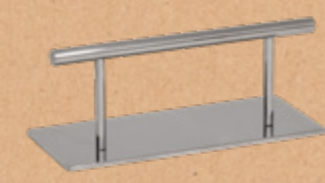

HOOP_

DRYER HOLDERS
Ref. RZMA010
14,00 €

SPINY BLACK_

FOOTREST
Ref. RZMA007
50,00 €

SPINY SHINNY_

FOOTREST
Ref. RZMA005
45,00 €

PONY SHINNY_

FOOTREST
Ref. RZMA002
45,00 €