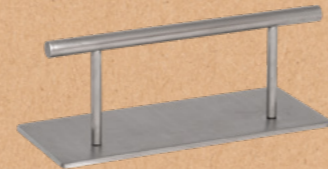

TABURETE  
Ref. A12.RZMST05  
54,00 €

**SPINY GOLDEN\_**

REPOSAPIÉS  
Ref. RZMA006  
59,00 €

**SPINY MATT\_**

REPOSAPIÉS  
Ref. RZMA004  
45,00 €

**PONY MATT\_**

REPOSAPIÉS  
Ref. RZMA001  
45,00 €

**THAM\_**