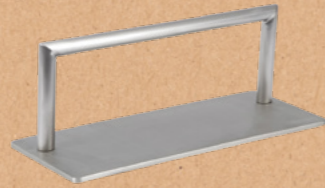

TABURETE  
Ref. A12.RZMST05  
54,00 €

**SPINY GOLDEN\_**

REPOSAPIÉS  
Ref. RZMA006  
59,00 €

**SPINY MATT\_**

REPOSAPIÉS  
Ref. RZMA004  
45,00 €

**PONY MATT\_**

REPOSAPIÉS  
Ref. RZMA001  
45,00 €

**THAM\_**